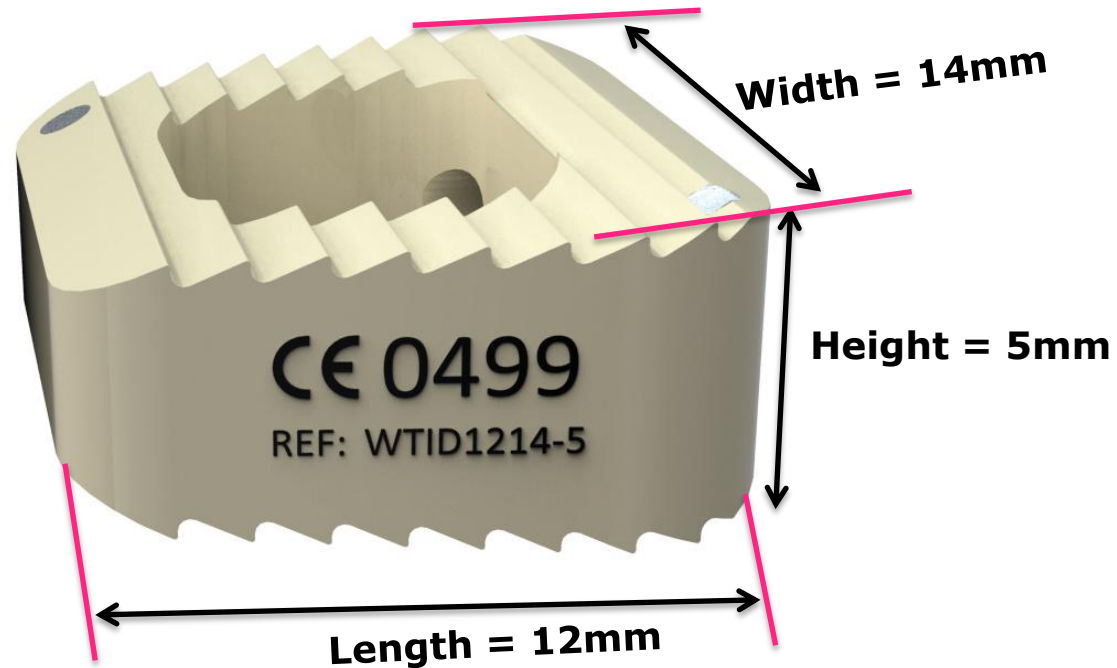

CERVICAL FUSION

WeTOP Straight Cervical Cage

Straight Cage Dimensions

References	Length	Width	Height
WTID1214-45	12mm	14mm	4.5mm
WTID1214-5	12mm	14mm	5mm
WTID1214-6	12mm	14mm	6mm
WTID1214-7	12mm	14mm	7mm
WTID1214-8	12mm	14mm	8mm
WTID1214-9	12mm	14mm	9mm
WTID1214-10	12mm	14mm	10mm

References	Length	Width	Height
WTID1216-45	12mm	16mm	4.5mm
WTID1216-5	12mm	16mm	5mm
WTID1216-6	12mm	16mm	6mm
WTID1216-7	12mm	16mm	7mm
WTID1216-8	12mm	16mm	8mm
WTID1216-9	12mm	16mm	9mm
WTID1216-10	12mm	16mm	10mm

References	Length	Width	Height
WTID1416-45	14mm	16mm	4.5mm
WTID1416-5	14mm	16mm	5mm
WTID1416-6	14mm	16mm	6mm
WTID1416-7	14mm	16mm	7mm
WTID1416-8	14mm	16mm	8mm
WTID1416-9	14mm	16mm	9mm
WTID1416-10	14mm	16mm	10mm

Shape and Angulation